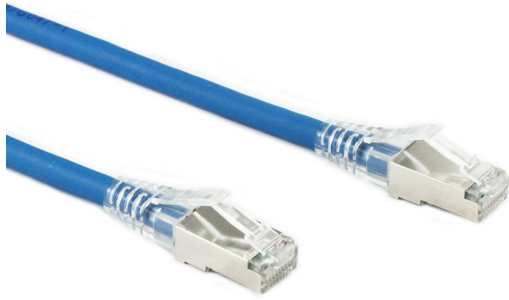

AMP CONNECT® THUNDER X10® Copper Patch cord Max Flex, S/FTP, Cat6A, 26AWG, PVC,Blue, 3 Meter

MODEL NUMBER : **CCTHX10-SFPF03BL**

Specifications :

产品分类	
Regional Availability	Asia Europe Middle East Africa
Portfolio	THUNDER X10®
Product Type	Twisted pair patch cord
Product Series	MAX FLEX
一般规格	
ANSI/TIA Category	Cat 6A
Cable Type	S/FTP (shielded)
Jacket Color	Blue..
Conductor Type	Stranded
Transmission Standards	IEEE 802.3bt Type 4
Interface, Connector A	RJ45 plug.
Interface, Connector B	RJ45 plug
Pairs Quantity	4 Pairs
Wiring	T568B

Compatible Conductor Gauge, stranded	26 AWG
Material Specifications	
Contact Plating Material	Precious metals
Material Type	Copper alloy Polycarbonate
Mechanical Specifications	
Plug Insertion Life, minimum	750 times
Plug Retention Force, minimum	133 N 29.9 lbf
Environmental Specifications	
Operating Temperature	-10 °C to +60 °C (+14 °F to +140 °F)
Environmental Space	Polyvinyl Chloride (PVC)
Flammability Rating	UL 94 V-2
Dimensions	
Diameter Over Jacket	6.02 mm
Cable Assembly Length (m)	3.
Cable Assembly Length (ft)	10FT
Wiring Diagram	0
Regulatory Compliance/Certifications	
ISO 9001:2015	Designed - manufactured and/or distributed under this quality management system
Packing	
Packaging quantity	1PC