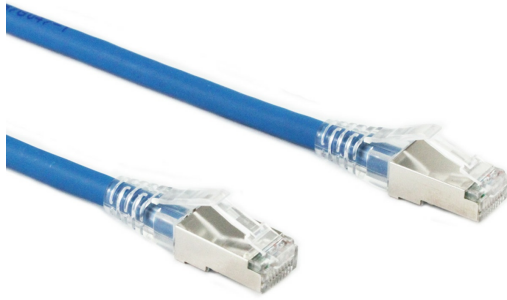

AMP CONNECT® THUNDER X10® Copper Patch cord Max Flex, S/FTP, Cat6A, 26AWG, PVC,Blue, 2 Meter

MODEL NUMBER : **CCTHX10-SFPF02BL**

Specifications :

产品分类	
Regional Availability	Asia Europe Middle East Africa
Portfolio	THUNDER X10®
Product Type	Twisted pair patch cord
Product Series	MAX FLEX
一般规格	
ANSI/TIA Category	Cat 6A
Cable Type	S/FTP (shielded)
Jacket Color	Blue..
Conductor Type	Stranded
Transmission Standards	IEEE 802.3bt Type 4
Interface, Connector A	RJ45 plug.
Interface, Connector B	RJ45 plug
Pairs Quantity	4 Pairs
Wiring	T568B

Compatible Conductor Gauge, stranded	26 AWG
Material Specifications	
Contact Plating Material	Precious metals
Material Type	Copper alloy Polycarbonate
Mechanical Specifications	
Plug Insertion Life, minimum	750 times
Plug Retention Force, minimum	133 N 29.9 lbf
Environmental Specifications	
Operating Temperature	-10 °C to +60 °C (+14 °F to +140 °F)
Environmental Space	Polyvinyl Chloride (PVC)
Flammability Rating	UL 94 V-2
Dimensions	
Diameter Over Jacket	6.02 mm
Cable Assembly Length (m)	2
Cable Assembly Length (ft)	6.6
Wiring Diagram	0
Regulatory Compliance/Certifications	
ISO 9001:2015	Designed - manufactured and/or distributed under this quality management system
Packing	
Packaging quantity	1PC