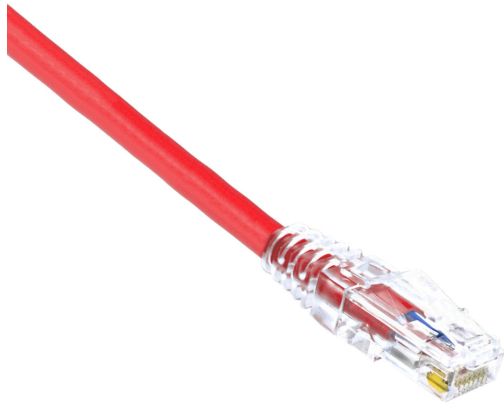

## AMP CONNECT® THUNDER X10® Copper Patch cord Max Flex, UTP, Cat6A, 26AWG, PVC, Grey, 20 Meter

MODEL NUMBER : **CCTHX10-UPF20RD**

### Specifications :

Product Classification	
Regional Availability	Asia   Europe   Middle East   Africa
Portfolio	THUNDER X10®
Product Type	Twisted pair patch cord
Product Series	MAX FLEX
General Specifications	
ANSI/TIA Category	Cat 6A
Cable Type	U/UTP (unshielded)
Jacket Color	Red.
Conductor Type	Stranded
Transmission Standards	IEEE 802.3bt Type 4
Interface, Connector A	RJ45 plug.
Interface, Connector B	RJ45 plug
Pairs Quantity	4 Pairs

Wiring	T568B
Compatible Conductor Gauge, stranded	24 AWG
<b>Material Specifications</b>	
Contact Plating Material	Precious metals
Material Type	Copper alloy   Polycarbonate
<b>Mechanical Specifications</b>	
Plug Insertion Life, minimum	750 times
Plug Retention Force, minimum	133 N   29.9 lbf
<b>Environmental Specifications</b>	
Operating Temperature	-10 °C to +60 °C (+14 °F to +140 °F)
Environmental Space	Polyvinyl Chloride (PVC)
Flammability Rating	UL 94 V-2
<b>Dimensions</b>	
Diameter Over Jacket	6.02 mm
Cable Assembly Length (m)	20
Cable Assembly Length (ft)	66
Wiring Diagram	0
<b>Regulatory Compliance/Certifications</b>	
ISO 9001:2015	Designed - manufactured and/or distributed under this quality management system
<b>Packing</b>	
Packaging quantity	1PC