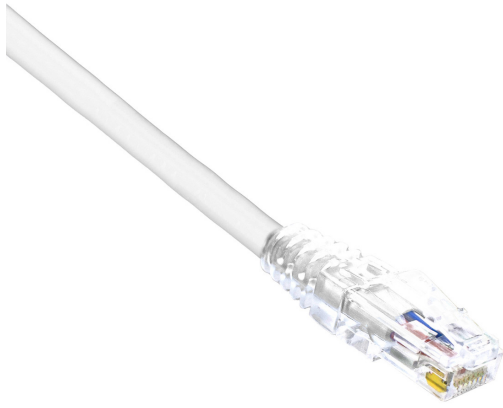

## AMP CONNECT® THUNDER X10® Copper Patch cord Max Flex, UTP, Cat6A, 26AWG, PVC,White, 7 Meter

MODEL NUMBER : **CCTHX10-UPF07WH**

### Specifications :

Product Classification	
Regional Availability	Asia   Europe   Middle East   Africa
Portfolio	THUNDER X10®
Product Type	Twisted pair patch cord
Product Series	MAX FLEX
General Specifications	
ANSI/TIA Category	Cat 6A
Cable Type	U/UTP (unshielded)
Jacket Color	White.
Conductor Type	Stranded
Transmission Standards	IEEE 802.3bt Type 4
Interface, Connector A	RJ45 plug.
Interface, Connector B	RJ45 plug
Pairs Quantity	4 Pairs

Wiring	T568B
Compatible Conductor Gauge, stranded	24 AWG
<b>Material Specifications</b>	
Contact Plating Material	Precious metals
Material Type	Copper alloy   Polycarbonate
<b>Mechanical Specifications</b>	
Plug Insertion Life, minimum	750 times
Plug Retention Force, minimum	133 N   29.9 lbf
<b>Environmental Specifications</b>	
Operating Temperature	-10 °C to +60 °C (+14 °F to +140 °F)
Environmental Space	Polyvinyl Chloride (PVC)
Flammability Rating	UL 94 V-2
<b>Dimensions</b>	
Diameter Over Jacket	6.02 mm
Cable Assembly Length (m)	7
Cable Assembly Length (ft)	23
Wiring Diagram	0
<b>Regulatory Compliance/Certifications</b>	
ISO 9001:2015	Designed - manufactured and/or distributed under this quality management system
<b>Packing</b>	
Packaging quantity	1PC