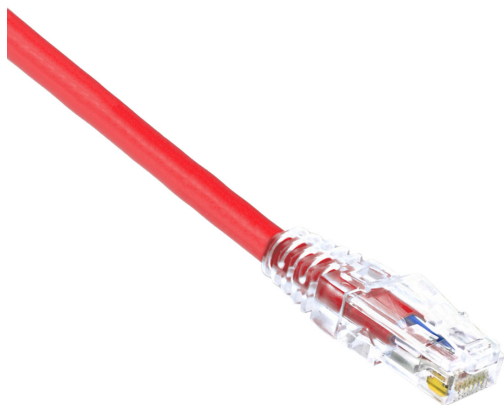

## AMP CONNECT® THUNDER X10® Copper Patch cord Max Flex, UTP, Cat6A, 26AWG, PVC, Grey, 7 Meter

MODEL NUMBER : CCTHX10-UPF07RD

### Specifications :

Product Classification	
Regional Availability	Asia   Europe   Middle East   Africa
Portfolio	THUNDER X10®
Product Type	Twisted pair patch cord
Product Series	MAX FLEX
General Specifications	
ANSI/TIA Category	Cat 6A
Cable Type	U/UTP (unshielded)
Jacket Color	Red.
Conductor Type	Stranded
Transmission Standards	IEEE 802.3bt Type 4
Interface, Connector A	RJ45 plug.
Interface, Connector B	RJ45 plug
Pairs Quantity	4 Pairs

Wiring	T568B
Compatible Conductor Gauge, stranded	24 AWG
<b>Material Specifications</b>	
Contact Plating Material	Precious metals
Material Type	Copper alloy   Polycarbonate
<b>Mechanical Specifications</b>	
Plug Insertion Life, minimum	750 times
Plug Retention Force, minimum	133 N   29.9 lbf
<b>Environmental Specifications</b>	
Operating Temperature	-10 °C to +60 °C (+14 °F to +140 °F)
Environmental Space	Polyvinyl Chloride (PVC)
Flammability Rating	UL 94 V-2
<b>Dimensions</b>	
Diameter Over Jacket	6.02 mm
Cable Assembly Length (m)	7
Cable Assembly Length (ft)	23
Wiring Diagram	0
<b>Regulatory Compliance/Certifications</b>	
ISO 9001:2015	Designed - manufactured and/or distributed under this quality management system
<b>Packing</b>	
Packaging quantity	1PC