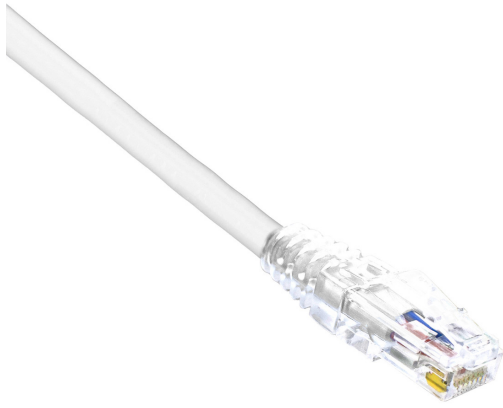

## AMP CONNECT® THUNDER X10® Copper Patch cord Max Flex, UTP, Cat6A, 26AWG, PVC,White, 1 Meter

MODEL NUMBER : **CCTHX10-UPF01WH**

### Specifications :

Product Classification	
Regional Availability	Asia   Europe   Middle East   Africa
Portfolio	THUNDER X10®
Product Type	Twisted pair patch cord
Product Series	MAX FLEX
General Specifications	
ANSI/TIA Category	Cat 6A
Cable Type	U/UTP (unshielded)
Jacket Color	White.
Conductor Type	Stranded
Transmission Standards	IEEE 802.3bt Type 4
Interface, Connector A	RJ45 plug.
Interface, Connector B	RJ45 plug
Pairs Quantity	4 Pairs

Wiring	T568B
Compatible Conductor Gauge, stranded	24 AWG
<b>Material Specifications</b>	
Contact Plating Material	Precious metals
Material Type	Copper alloy   Polycarbonate
<b>Mechanical Specifications</b>	
Plug Insertion Life, minimum	750 times
Plug Retention Force, minimum	133 N   29.9 lbf
<b>Environmental Specifications</b>	
Operating Temperature	-10 °C to +60 °C (+14 °F to +140 °F)
Environmental Space	Polyvinyl Chloride (PVC)
Flammability Rating	UL 94 V-2
<b>Dimensions</b>	
Diameter Over Jacket	6.02 mm
Cable Assembly Length (m)	1
Cable Assembly Length (ft)	3.3
Wiring Diagram	0
<b>Regulatory Compliance/Certifications</b>	
ISO 9001:2015	Designed - manufactured and/or distributed under this quality management system
<b>Packing</b>	
Packaging quantity	1PC