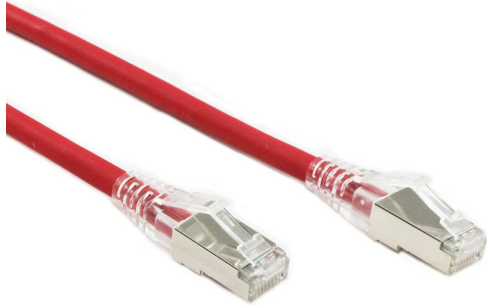

## AMP CONNECT® THUNDER X10® Copper Patch cord Max Flex, U/FTP, Cat6A, 26AWG, PVC, Grey, 20 Meter

MODEL NUMBER : **CCTHX10-UFPF20RD**

### Specifications :

Product Classification	
Regional Availability	Asia   Europe   Middle East   Africa
Portfolio	THUNDER X10®
Product Type	Twisted pair patch cord
Product Series	MAX FLEX
General Specifications	
ANSI/TIA Category	Cat 6A
Cable Type	U/FTP (shielded)
Jacket Color	Red.
Conductor Type	Stranded
Transmission Standards	IEEE 802.3bt Type 4
Interface, Connector A	RJ45 plug.
Interface, Connector B	RJ45 plug
Pairs Quantity	4 Pairs
Wiring	T568B

Compatible Conductor Gauge, stranded	26 AWG
<b>Material Specifications</b>	
Contact Plating Material	Precious metals
Material Type	Copper alloy   Polycarbonate
<b>Mechanical Specifications</b>	
Plug Insertion Life, minimum	750 times
Plug Retention Force, minimum	133 N   29.9 lbf
<b>Environmental Specifications</b>	
Operating Temperature	-10 °C to +60 °C (+14 °F to +140 °F)
Environmental Space	Polyvinyl Chloride (PVC)
Flammability Rating	UL 94 V-2
<b>Dimensions</b>	
Diameter Over Jacket	6.02 mm
Cable Assembly Length (m)	20
Cable Assembly Length (ft)	66
Wiring Diagram	0
<b>Regulatory Compliance/Certifications</b>	
ISO 9001:2015	Designed - manufactured and/or distributed under this quality management system
<b>Packing</b>	
Packaging quantity	1PC