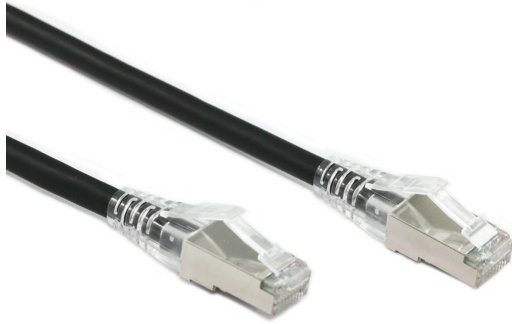

## AMP CONNECT® THUNDER X10® Copper Patch cord Max Flex, U/FTP, Cat6A, 26AWG, PVC,Black, 5 Meter

MODEL NUMBER : **CCTHX10-UFPF05BK**

### Specifications :

Product Classification	
Regional Availability	Asia   Europe   Middle East   Africa
Portfolio	THUNDER X10®
Product Type	Twisted pair patch cord
Product Series	MAX FLEX
General Specifications	
ANSI/TIA Category	Cat 6A
Cable Type	U/FTP (shielded)
Jacket Color	Black.
Conductor Type	Stranded
Transmission Standards	IEEE 802.3bt Type 4
Interface, Connector A	RJ45 plug.
Interface, Connector B	RJ45 plug
Pairs Quantity	4 Pairs
Wiring	T568B
Compatible Conductor Gauge, stranded	26 AWG

Material Specifications	
Contact Plating Material	Precious metals
Material Type	Copper alloy   Polycarbonate
Mechanical Specifications	
Plug Insertion Life, minimum	750 times
Plug Retention Force, minimum	133 N   29.9 lbf
Environmental Specifications	
Operating Temperature	-10 °C to +60 °C (+14 °F to +140 °F)
Environmental Space	Polyvinyl Chloride (PVC)
Flammability Rating	UL 94 V-2
Dimensions	
Diameter Over Jacket	6.02 mm
Cable Assembly Length (m)	5.
Cable Assembly Length (ft)	16.5
Wiring Diagram	0
Regulatory Compliance/Certifications	
ISO 9001:2015	Designed - manufactured and/or distributed under this quality management system
Packing	
Packaging quantity	1PC