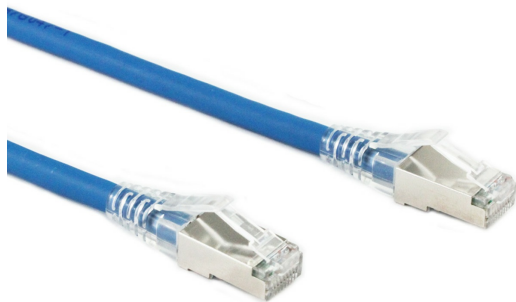

## AMP CONNECT® THUNDER X10® Copper Patch cord Max Flex, U/FTP, Cat6A, 26AWG, LSZH Rated, Blue, 20 Meter

MODEL NUMBER : CCTHX10-UFLF20BL

### Specifications :

Product Classification	
Regional Availability	Asia   Europe   Middle East   Africa
Portfolio	THUNDER X10®
Product Type	Twisted pair patch cord
Product Series	MAX FLEX
General Specifications	
ANSI/TIA Category	Cat 6A
Cable Type	U/FTP (shielded)
Jacket Color	Blue..
Conductor Type	Stranded
Transmission Standards	IEEE 802.3bt Type 4
Interface, Connector A	RJ45 plug.
Interface, Connector B	RJ45 plug
Pairs Quantity	4 Pairs

Wiring	T568B
Compatible Conductor Gauge, stranded	26 AWG
<b>Material Specifications</b>	
Contact Plating Material	Precious metals
Material Type	Copper alloy   Polycarbonate
<b>Mechanical Specifications</b>	
Plug Insertion Life, minimum	750 times
Plug Retention Force, minimum	133 N   29.9 lbf
<b>Environmental Specifications</b>	
Operating Temperature	-10 °C to +60 °C (+14 °F to +140 °F)
Environmental Space	Polyvinyl Chloride (PVC)
Flammability Rating	UL 94 V-2
<b>Dimensions</b>	
Diameter Over Jacket	6.02 mm
Cable Assembly Length (m)	20
Cable Assembly Length (ft)	66
Wiring Diagram	0
<b>Regulatory Compliance/Certifications</b>	
ISO 9001:2015	Designed - manufactured and/or distributed under this quality management system
<b>Packing</b>	
Packaging quantity	1PC