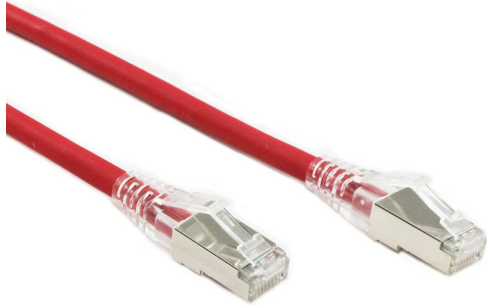

## AMP CONNECT® THUNDER X10® Copper Patch cord Max Flex, U/FTP, Cat6A, 26AWG, LSZH Rated, Grey, 5 Meter

MODEL NUMBER : **CCTHX10-UFLF05RD**

### Specifications :

Product Classification	
Regional Availability	Asia   Europe   Middle East   Africa
Portfolio	THUNDER X10®
Product Type	Twisted pair patch cord
Product Series	MAX FLEX
General Specifications	
ANSI/TIA Category	Cat 6A
Cable Type	U/FTP (shielded)
Jacket Color	Red.
Conductor Type	Stranded
Transmission Standards	IEEE 802.3bt Type 4
Interface, Connector A	RJ45 plug.
Interface, Connector B	RJ45 plug
Pairs Quantity	4 Pairs
Wiring	T568B

Compatible Conductor Gauge, stranded	26 AWG
<b>Material Specifications</b>	
Contact Plating Material	Precious metals
Material Type	Copper alloy   Polycarbonate
<b>Mechanical Specifications</b>	
Plug Insertion Life, minimum	750 times
Plug Retention Force, minimum	133 N   29.9 lbf
<b>Environmental Specifications</b>	
Operating Temperature	-10 °C to +60 °C (+14 °F to +140 °F)
Environmental Space	Polyvinyl Chloride (PVC)
Flammability Rating	UL 94 V-2
<b>Dimensions</b>	
Diameter Over Jacket	6.02 mm
Cable Assembly Length (m)	5.
Cable Assembly Length (ft)	16.5
Wiring Diagram	0
<b>Regulatory Compliance/Certifications</b>	
ISO 9001:2015	Designed - manufactured and/or distributed under this quality management system
<b>Packing</b>	
Packaging quantity	1PC