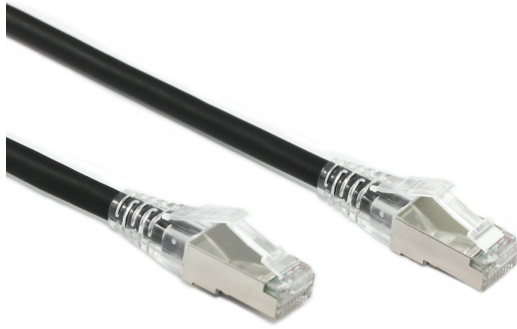

## AMP CONNECT® THUNDER X10® Copper Patch cord Max Flex, S/FTP, Cat6A, 26AWG, PVC,Black, 1 Meter

MODEL NUMBER : **CCTHX10-SFPF01BK**

### Specifications :

Product Classification	
Regional Availability	Asia   Europe   Middle East   Africa
Portfolio	THUNDER X10®
Product Type	Twisted pair patch cord
Product Series	MAX FLEX
General Specifications	
ANSI/TIA Category	Cat 6A
Cable Type	S/FTP (shielded)
Jacket Color	Black.
Conductor Type	Stranded
Transmission Standards	IEEE 802.3bt Type 4
Interface, Connector A	RJ45 plug.
Interface, Connector B	RJ45 plug
Pairs Quantity	4 Pairs
Wiring	T568B

Compatible Conductor Gauge, stranded	26 AWG
<b>Material Specifications</b>	
Contact Plating Material	Precious metals
Material Type	Copper alloy   Polycarbonate
<b>Mechanical Specifications</b>	
Plug Insertion Life, minimum	750 times
Plug Retention Force, minimum	133 N   29.9 lbf
<b>Environmental Specifications</b>	
Operating Temperature	-10 °C to +60 °C (+14 °F to +140 °F)
Environmental Space	Polyvinyl Chloride (PVC)
Flammability Rating	UL 94 V-2
<b>Dimensions</b>	
Diameter Over Jacket	6.02 mm
Cable Assembly Length (m)	1
Cable Assembly Length (ft)	3.3
Wiring Diagram	0
<b>Regulatory Compliance/Certifications</b>	
ISO 9001:2015	Designed - manufactured and/or distributed under this quality management system
<b>Packing</b>	
Packaging quantity	1PC