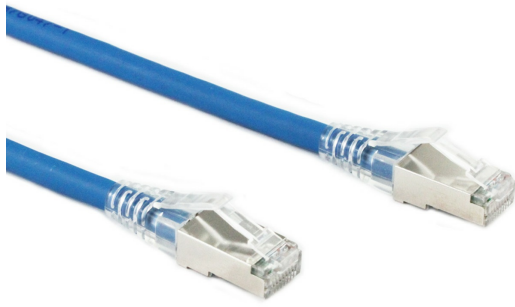

## AMP CONNECT® THUNDER X10® Copper Patch cord Max Flex, S/FTP, Cat6A, 26AWG, LSZH Rated, Blue, 5 Meter

MODEL NUMBER : CCTHX10-SFLF05BL

### Specifications :

Product Classification	
Regional Availability	Asia   Europe   Middle East   Africa
Portfolio	THUNDER X10®
Product Type	Twisted pair patch cord
Product Series	MAX FLEX
General Specifications	
ANSI/TIA Category	Cat 6A
Cable Type	S/FTP (shielded)
Jacket Color	Blue..
Conductor Type	Stranded
Transmission Standards	IEEE 802.3bt Type 4
Interface, Connector A	RJ45 plug.
Interface, Connector B	RJ45 plug
Pairs Quantity	4 Pairs

Wiring	T568B
Compatible Conductor Gauge, stranded	26 AWG
<b>Material Specifications</b>	
Contact Plating Material	Precious metals
Material Type	Copper alloy   Polycarbonate
<b>Mechanical Specifications</b>	
Plug Insertion Life, minimum	750 times
Plug Retention Force, minimum	133 N   29.9 lbf
<b>Environmental Specifications</b>	
Operating Temperature	-10 °C to +60 °C (+14 °F to +140 °F)
Environmental Space	Polyvinyl Chloride (PVC)
Flammability Rating	UL 94 V-2
<b>Dimensions</b>	
Diameter Over Jacket	6.02 mm
Cable Assembly Length (m)	5.
Cable Assembly Length (ft)	16.5
Wiring Diagram	0
<b>Regulatory Compliance/Certifications</b>	
ISO 9001:2015	Designed - manufactured and/or distributed under this quality management system
<b>Packing</b>	
Packaging quantity	1PC