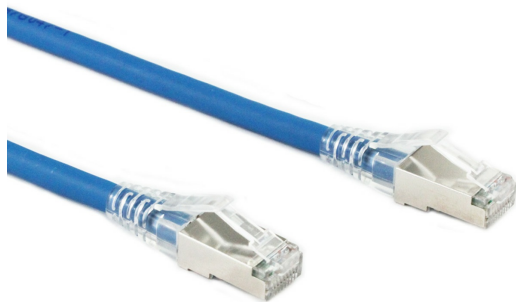

## AMP CONNECT® THUNDER X10® Copper Patch cord Max Flex, S/FTP, Cat6A, 26AWG, LSZH Rated, Blue, 2 Meter

MODEL NUMBER : CCTHX10-SFLF02BL

### Specifications :

Product Classification	
Regional Availability	Asia   Europe   Middle East   Africa
Portfolio	THUNDER X10®
Product Type	Twisted pair patch cord
Product Series	MAX FLEX
General Specifications	
ANSI/TIA Category	Cat 6A
Cable Type	S/FTP (shielded)
Jacket Color	Blue..
Conductor Type	Stranded
Transmission Standards	IEEE 802.3bt Type 4
Interface, Connector A	RJ45 plug.
Interface, Connector B	RJ45 plug
Pairs Quantity	4 Pairs

Wiring	T568B
Compatible Conductor Gauge, stranded	26 AWG
<b>Material Specifications</b>	
Contact Plating Material	Precious metals
Material Type	Copper alloy   Polycarbonate
<b>Mechanical Specifications</b>	
Plug Insertion Life, minimum	750 times
Plug Retention Force, minimum	133 N   29.9 lbf
<b>Environmental Specifications</b>	
Operating Temperature	-10 °C to +60 °C (+14 °F to +140 °F)
Environmental Space	Polyvinyl Chloride (PVC)
Flammability Rating	UL 94 V-2
<b>Dimensions</b>	
Diameter Over Jacket	6.02 mm
Cable Assembly Length (m)	2
Cable Assembly Length (ft)	6.6
Wiring Diagram	0
<b>Regulatory Compliance/Certifications</b>	
ISO 9001:2015	Designed - manufactured and/or distributed under this quality management system
<b>Packing</b>	
Packaging quantity	1PC