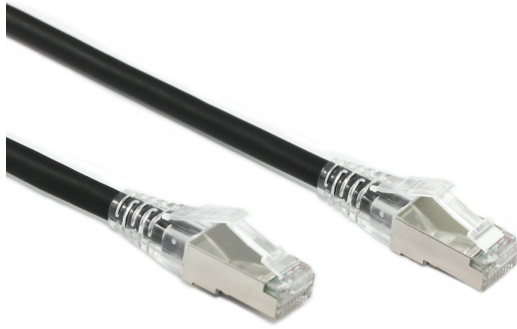

## AMP CONNECT® THUNDER X10® Copper Patch cord Max Flex, S/FTP, Cat6A, 26AWG, LSZH Rated, Black, 1 Meter

MODEL NUMBER : **CCTHX10-SFLF01BK**

### Specifications :

Product Classification	
Regional Availability	Asia   Europe   Middle East   Africa
Portfolio	THUNDER X10®
Product Type	Twisted pair patch cord
Product Series	MAX FLEX
General Specifications	
ANSI/TIA Category	Cat 6A
Cable Type	S/FTP (shielded)
Jacket Color	Black.
Conductor Type	Stranded
Transmission Standards	IEEE 802.3bt Type 4
Interface, Connector A	RJ45 plug.
Interface, Connector B	RJ45 plug
Pairs Quantity	4 Pairs
Wiring	T568B

Compatible Conductor Gauge, stranded	26 AWG
<b>Material Specifications</b>	
Contact Plating Material	Precious metals
Material Type	Copper alloy   Polycarbonate
<b>Mechanical Specifications</b>	
Plug Insertion Life, minimum	750 times
Plug Retention Force, minimum	133 N   29.9 lbf
<b>Environmental Specifications</b>	
Operating Temperature	-10 °C to +60 °C (+14 °F to +140 °F)
Environmental Space	Polyvinyl Chloride (PVC)
Flammability Rating	UL 94 V-2
<b>Dimensions</b>	
Diameter Over Jacket	6.02 mm
Cable Assembly Length (m)	1
Cable Assembly Length (ft)	3.3
Wiring Diagram	0
<b>Regulatory Compliance/Certifications</b>	
ISO 9001:2015	Designed - manufactured and/or distributed under this quality management system
<b>Packing</b>	
Packaging quantity	1PC