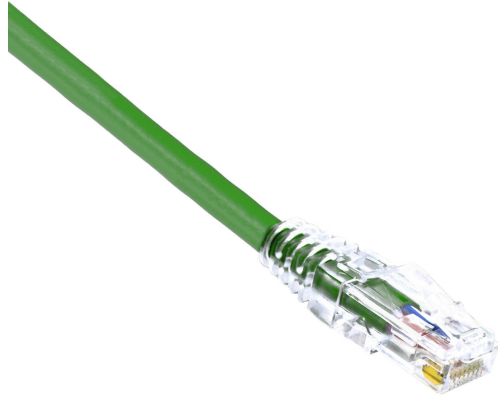

AMP CONNECT® THUNDER X1® Copper Patch cord Max Flex, UTP, Cat6, 24AWG, PVC, Green, 3 Meter

MODEL NUMBER : **CCTHX1-UPF03GN**

Specifications :

Product Classification	
Regional Availability	Asia Europe Middle East Africa , Asia Europe Middle East Africa
Portfolio	THUNDER X1® , THUNDER X1®
Product Type	Twisted pair patch cord , Twisted pair patch cord
Product Series	MAX FLEX , MAX FLEX
General Specifications	
ANSI/TIA Category	Cat 6 , Cat 6
Cable Type	U/UTP (unshielded) , U/UTP (unshielded)
Jacket Color	Green. , Green.
Conductor Type	Stranded , Stranded
Transmission Standards	IEEE 802.3bt Type 4 , IEEE 802.3bt Type 4
Interface, Connector A	RJ45 plug. , RJ45 plug.
Interface, Connector B	RJ45 plug , RJ45 plug
Pairs Quantity	4 Pairs , 4 Pairs
Wiring	T568B , T568B

Compatible Conductor Gauge, stranded	24 AWG , 24 AWG
Material Specifications	
Contact Plating Material	Precious metals , Precious metals
Material Type	Copper alloy Polycarbonate , Copper alloy Polycarbonate
Mechanical Specifications	
Plug Insertion Life, minimum	750 times , 750 times
Plug Retention Force, minimum	133 N 29.9 lbf , 133 N 29.9 lbf
Environmental Specifications	
Operating Temperature	-10 °C to +60 °C (+14 °F to +140 °F) , -10 °C to +60 °C (+14 °F to +140 °F)
Environmental Space	Polyvinyl Chloride (PVC) , Polyvinyl Chloride (PVC)
Flammability Rating	UL 94 V-2 , UL 94 V-2
Dimensions	
Diameter Over Jacket	6.02 mm , 6.02 mm
Cable Assembly Length (m)	3. , 3.
Cable Assembly Length (ft)	10FT , 10FT
Regulatory Compliance/Certifications	
ISO 9001:2015	Designed - manufactured and/or distributed under this quality management system , Designed - manufactured and/or distributed under this quality management system
Packing	
Packaging quantity	1PC , 1PC