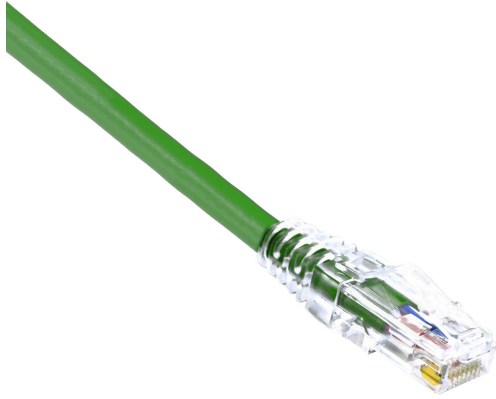

AMP CONNECT® THUNDER X1® Copper Patch cord Max Flex, UTP, Cat6, 24AWG, PVC, Green, 3 Meter

MODEL NUMBER : **CCTHX1-UPF03GN**

Specifications :

Product Classification	
Regional Availability	Asia Europe Middle East Africa , Asia Europe Middle East Africa
Portfolio	THUNDER X1® , THUNDER X1®
Product Type	Twisted pair patch cord , Twisted pair patch cord
Product Series	MAX FLEX , MAX FLEX
General Specifications	
ANSI/TIA Category	Cat 6 , Cat 6
Cable Type	U/UTP (unshielded) , U/UTP (unshielded)
Jacket Color	Green. , Green.
Conductor Type	Stranded , Stranded
Transmission Standards	IEEE 802.3bt Type 4 , IEEE 802.3bt Type 4
Interface, Connector A	RJ45 plug. , RJ45 plug.
Interface, Connector B	RJ45 plug , RJ45 plug
Pairs Quantity	4 Pairs , 4 Pairs
Wiring	T568B , T568B

Compatible Conductor Gauge, stranded	24 AWG , 24 AWG
Material Specifications	
Contact Plating Material	Precious metals , Precious metals
Material Type	Copper alloy Polycarbonate , Copper alloy Polycarbonate
Mechanical Specifications	
Plug Insertion Life, minimum	750 times , 750 times
Plug Retention Force, minimum	133 N 29.9 lbf , 133 N 29.9 lbf
Environmental Specifications	
Operating Temperature	-10 °C to +60 °C (+14 °F to +140 °F) , -10 °C to +60 °C (+14 °F to +140 °F)
Environmental Space	Polyvinyl Chloride (PVC) , Polyvinyl Chloride (PVC)
Flammability Rating	UL 94 V-2 , UL 94 V-2
Dimensions	
Diameter Over Jacket	6.02 mm , 6.02 mm
Cable Assembly Length (m)	3. , 3.
Cable Assembly Length (ft)	10FT , 10FT
Regulatory Compliance/Certifications	
ISO 9001:2015	Designed - manufactured and/or distributed under this quality management system , Designed - manufactured and/or distributed under this quality management system
Packing	
Packaging quantity	1PC , 1PC