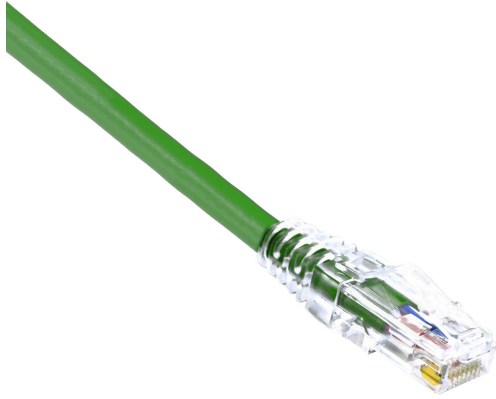

AMP CONNECT® THUNDER X1® Copper Patch cord Max Flex, UTP, Cat6, 24AWG, PVC, Green, 1 Meter

MODEL NUMBER : **CCTHX1-UPF01GN**

Specifications :

Product Classification	
Regional Availability	Asia Europe Middle East Africa , Asia Europe Middle East Africa
Portfolio	THUNDER X1® , THUNDER X1®
Product Type	Twisted pair patch cord , Twisted pair patch cord
Product Series	MAX FLEX , MAX FLEX
General Specifications	
ANSI/TIA Category	Cat 6 , Cat 6
Cable Type	U/UTP (unshielded) , U/UTP (unshielded)
Jacket Color	Green. , Green.
Conductor Type	Stranded , Stranded
Transmission Standards	IEEE 802.3bt Type 4 , IEEE 802.3bt Type 4
Interface, Connector A	RJ45 plug. , RJ45 plug.
Interface, Connector B	RJ45 plug , RJ45 plug
Pairs Quantity	4 Pairs , 4 Pairs
Wiring	T568B , T568B

Compatible Conductor Gauge, stranded	24 AWG , 24 AWG
Material Specifications	
Contact Plating Material	Precious metals , Precious metals
Material Type	Copper alloy Polycarbonate , Copper alloy Polycarbonate
Mechanical Specifications	
Plug Insertion Life, minimum	750 times , 750 times
Plug Retention Force, minimum	133 N 29.9 lbf , 133 N 29.9 lbf
Environmental Specifications	
Operating Temperature	-10 °C to +60 °C (+14 °F to +140 °F) , -10 °C to +60 °C (+14 °F to +140 °F)
Environmental Space	Polyvinyl Chloride (PVC) , Polyvinyl Chloride (PVC)
Flammability Rating	UL 94 V-2 , UL 94 V-2
Dimensions	
Diameter Over Jacket	6.02 mm , 6.02 mm
Cable Assembly Length (m)	1 , 1
Cable Assembly Length (ft)	3.3 , 3.3
Regulatory Compliance/Certifications	
ISO 9001:2015	Designed - manufactured and/or distributed under this quality management system , Designed - manufactured and/or distributed under this quality management system
Packing	
Packaging quantity	1PC , 1PC