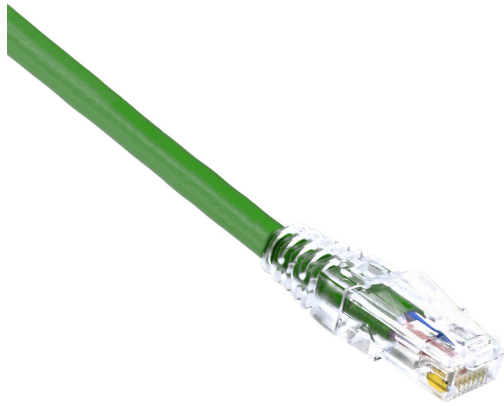

## AMP CONNECT® THUNDER X1® Copper Patch cord Max Flex, UTP, Cat6, 24AWG, LSZH Rated, Green, 20 Meter

MODEL NUMBER : CCTHX1-ULF20GN

### Specifications :

Product Classification	
Regional Availability	Asia   Europe   Middle East   Africa
Portfolio	THUNDER X1®
Product Type	Twisted pair patch cord
Product Series	MAX FLEX
General Specifications	
ANSI/TIA Category	Cat 6
Cable Type	U/UTP (unshielded)
Jacket Color	Green.
Conductor Type	Stranded
Transmission Standards	IEEE 802.3bt Type 4
Interface, Connector A	RJ45 plug.
Interface, Connector B	RJ45 plug
Pairs Quantity	4 Pairs

Wiring	T568B
Compatible Conductor Gauge, stranded	24 AWG
<b>Material Specifications</b>	
Contact Plating Material	Precious metals
Material Type	Copper alloy   Polycarbonate
<b>Mechanical Specifications</b>	
Plug Insertion Life, minimum	750 times
Plug Retention Force, minimum	133 N   29.9 lbf
<b>Environmental Specifications</b>	
Operating Temperature	-10 °C to +60 °C (+14 °F to +140 °F)
Environmental Space	Polyvinyl Chloride (PVC)
Flammability Rating	UL 94 V-2
<b>Dimensions</b>	
Diameter Over Jacket	6.02 mm
Cable Assembly Length (m)	20
Cable Assembly Length (ft)	66
Wiring Diagram	0
<b>Regulatory Compliance/Certifications</b>	
ISO 9001:2015	Designed - manufactured and/or distributed under this quality management system
<b>Packing</b>	
Packaging quantity	1PC