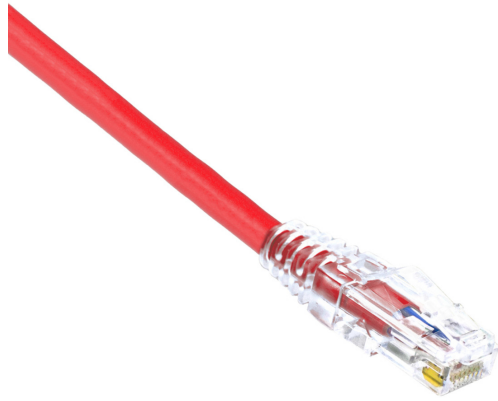

## AMP CONNECT® THUNDER X1® Copper Patch cord Max Flex, UTP, Cat6, 24AWG, LSZH Rated, Grey, 7 Meter

MODEL NUMBER : **CCTHX1-ULF07RD**

### Specifications :

Product Classification	
Regional Availability	Asia   Europe   Middle East   Africa
Portfolio	THUNDER X1®
Product Type	Twisted pair patch cord
Product Series	MAX FLEX
General Specifications	
ANSI/TIA Category	Cat 6
Cable Type	U/UTP (unshielded)
Jacket Color	Red.
Conductor Type	Stranded
Transmission Standards	IEEE 802.3bt Type 4
Interface, Connector A	RJ45 plug.
Interface, Connector B	RJ45 plug
Pairs Quantity	4 Pairs
Wiring	T568B

Compatible Conductor Gauge, stranded	24 AWG
<b>Material Specifications</b>	
Contact Plating Material	Precious metals
Material Type	Copper alloy   Polycarbonate
<b>Mechanical Specifications</b>	
Plug Insertion Life, minimum	750 times
Plug Retention Force, minimum	133 N   29.9 lbf
<b>Environmental Specifications</b>	
Operating Temperature	-10 °C to +60 °C (+14 °F to +140 °F)
Environmental Space	Polyvinyl Chloride (PVC)
Flammability Rating	UL 94 V-2
<b>Dimensions</b>	
Diameter Over Jacket	6.02 mm
Cable Assembly Length (m)	7
Cable Assembly Length (ft)	23
Wiring Diagram	0
<b>Regulatory Compliance/Certifications</b>	
ISO 9001:2015	Designed - manufactured and/or distributed under this quality management system
<b>Packing</b>	
Packaging quantity	1PC