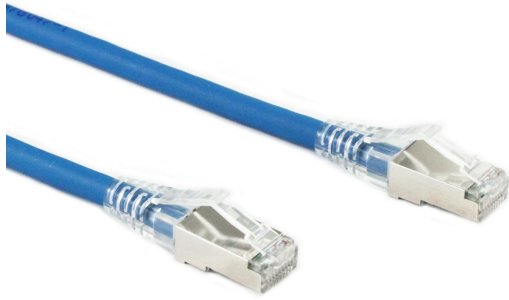

## AMP CONNECT® THUNDER X10® Copper Patch cord Max Flex, U/FTP, Cat6A, 26AWG, PVC,Blue, 15 Meter

MODEL NUMBER : **CCTHX10-UFPF15BL**

### Specifications :

Product Classification	
Regional Availability	Asia   Europe   Middle East   Africa
Portfolio	THUNDER X10®
Product Type	Twisted pair patch cord
Product Series	MAX FLEX
General Specifications	
ANSI/TIA Category	Cat 6A
Cable Type	U/FTP (shielded)
Jacket Color	Blue..
Conductor Type	Stranded
Transmission Standards	IEEE 802.3bt Type 4
Interface, Connector A	RJ45 plug.
Interface, Connector B	RJ45 plug
Pairs Quantity	4 Pairs
Wiring	T568B

Compatible Conductor Gauge, stranded	26 AWG
<b>Material Specifications</b>	
Contact Plating Material	Precious metals
Material Type	Copper alloy   Polycarbonate
<b>Mechanical Specifications</b>	
Plug Insertion Life, minimum	750 times
Plug Retention Force, minimum	133 N   29.9 lbf
<b>Environmental Specifications</b>	
Operating Temperature	-10 °C to +60 °C (+14 °F to +140 °F)
Environmental Space	Polyvinyl Chloride (PVC)
Flammability Rating	UL 94 V-2
<b>Dimensions</b>	
Diameter Over Jacket	6.02 mm
Cable Assembly Length (m)	15.
Cable Assembly Length (ft)	50
Wiring Diagram	0
<b>Regulatory Compliance/Certifications</b>	
ISO 9001:2015	Designed - manufactured and/or distributed under this quality management system
<b>Packing</b>	
Packaging quantity	1PC