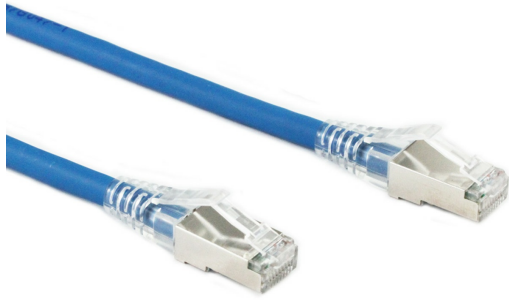

## AMP CONNECT® THUNDER X10® Copper Patch cord Max Flex, S/FTP, Cat6A, 26AWG, PVC,Blue, 20 Meter

MODEL NUMBER : **CCTHX10-SFPF20BL**

### Specifications :

Product Classification	
Regional Availability	Asia   Europe   Middle East   Africa
Portfolio	THUNDER X10®
Product Type	Twisted pair patch cord
Product Series	MAX FLEX
General Specifications	
ANSI/TIA Category	Cat 6A
Cable Type	S/FTP (shielded)
Jacket Color	Blue..
Conductor Type	Stranded
Transmission Standards	IEEE 802.3bt Type 4
Interface, Connector A	RJ45 plug.
Interface, Connector B	RJ45 plug
Pairs Quantity	4 Pairs
Wiring	T568B

Compatible Conductor Gauge, stranded	26 AWG
<b>Material Specifications</b>	
Contact Plating Material	Precious metals
Material Type	Copper alloy   Polycarbonate
<b>Mechanical Specifications</b>	
Plug Insertion Life, minimum	750 times
Plug Retention Force, minimum	133 N   29.9 lbf
<b>Environmental Specifications</b>	
Operating Temperature	-10 °C to +60 °C (+14 °F to +140 °F)
Environmental Space	Polyvinyl Chloride (PVC)
Flammability Rating	UL 94 V-2
<b>Dimensions</b>	
Diameter Over Jacket	6.02 mm
Cable Assembly Length (m)	20
Cable Assembly Length (ft)	66
Wiring Diagram	0
<b>Regulatory Compliance/Certifications</b>	
ISO 9001:2015	Designed - manufactured and/or distributed under this quality management system
<b>Packing</b>	
Packaging quantity	1PC